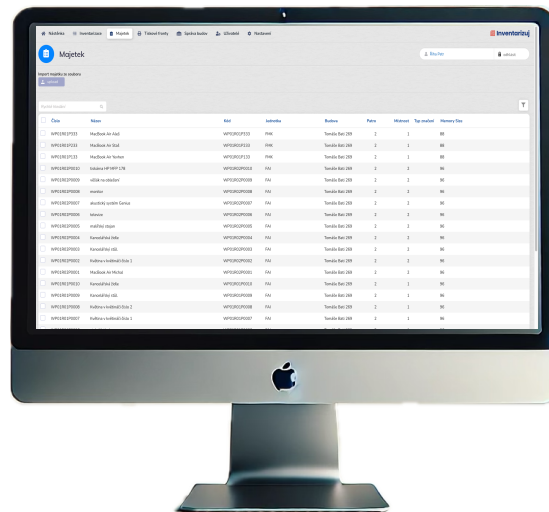

Jak Vám můžeme pomoci?

- Rádi Vám dodáme kompletní řešení - webový portál, mobilní aplikaci, ale také hardware (tiskárny, RFID čtečky, terminálu, ...)
- Poradíme s výběrem vhodných zařízení a štítků
- Propojíme Vaše ERP s naší chytrou inventarizací
- Umíme také jednoduše přesunout (importovat) Váš majetek z datových souborů (CSV, XML, XLSX,...)
- Dodáme spotřební materiál (RFID štítky, ribbon, aj.)
- Pomůžeme s veškerým nastavením a zaškolením obsluhy
- Případně Vám rádi vytiskneme štítky pro Váš majetek, abyste si nemuseli kupovat vlastní tiskárnu